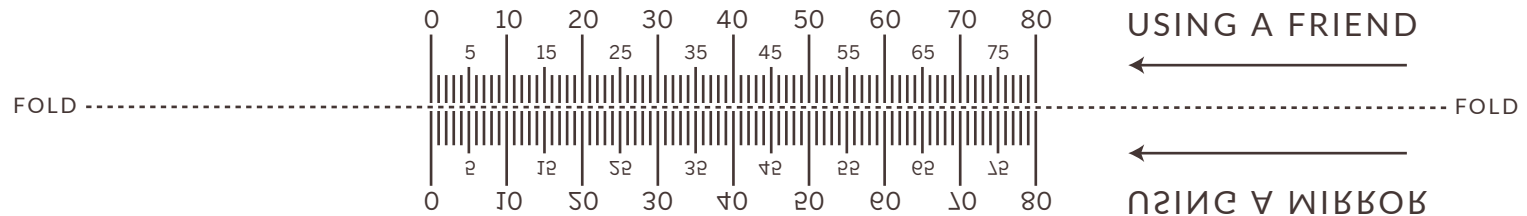

Fold along the dotted line.

If a credit card fits in this box,
your print scale is correct.

For step-by-step instructions, go to
zennioptical.com/printable-pd-ruler-download
or scan with your mobile device's camera.